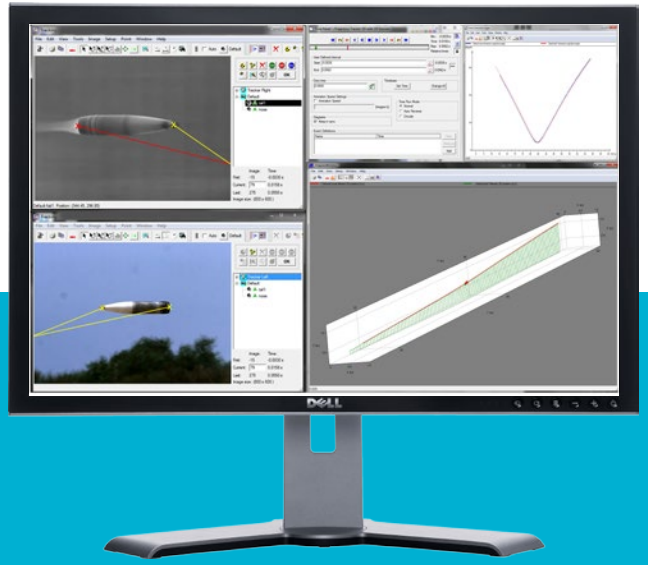

**image TRACKEYE**

**image TEMA**  
MOTION

**TEMA** and **TrackEye** are the most comprehensive motion analysis software solutions for many industries. Used widely by military test ranges and automotive crash test labs, worldwide, the entire process from digitizing images (film or video) to automatic tracking and reporting, can be completed easily and quickly.

**image TEMA** **Key Features**

- 3D CAD Model implementation
- Stereo and 2D Digital Image Correlation
- Mirror Tracker and Tracking Mount analysis
- Lens Calibration and Correction

**image TRACKEYE**

A more advanced version of TEMA, including integration for specialised equipment, TrackEye offers the full spectrum of motion analysis solutions.

**image TRAPPS**

TrackEye Apps offer a focused solution of TrackEye functionality for analysis of single test events. With the same functionality of TrackEye, users can learn how to use a TrApp in minutes, allowing widespread use and understanding.