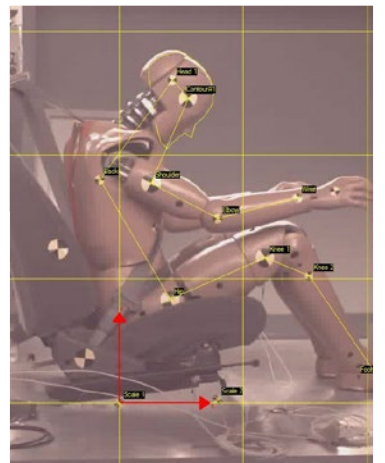

image TRACKEYE

image TEMA
MOTION

TEMA and **TrackEye** are the most comprehensive motion analysis software solutions for many industries. Used widely by military test ranges and automotive crash test labs, worldwide, the entire process from digitizing images (film or video) to automatic tracking and reporting, can be completed easily and quickly.

image TEMA **Key Features**

- ☐ 3D CAD Model implementation
- ☐ Stereo and 2D Digital Image Correlation
- ☐ Mirror Tracker and Tracking Mount analysis
- ☐ Lens Calibration and Correction

image TRACKEYE

A more advanced version of TEMA, including integration for specialised equipment, TrackEye offers the full spectrum of motion analysis solutions.

Applications

- ☐ Military Test Ranges
- ☐ Weapons Development
- ☐ Automotive Crash Testing
- ☐ Automotive Component Testing
- ☐ Automotive Noise Vibration and Harshness
- ☐ National Laboratories
- ☐ Ballistics
- ☐ Medical and Biomedical
- ☐ Sports
- ☐ Manufacturing
- ☐ University Research

image TRAPPS

TrackEye Apps offer a focused solution of TrackEye functionality for analysis of single test events. With the same functionality of TrackEye, users can learn how to use a TrApp in minutes, allowing widespread use and understanding.