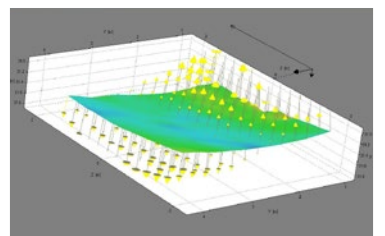

image TRACKEYE

image TEMA
MOTION

TEMA and **TrackEye** are the most comprehensive motion analysis software solutions for many industries. Used widely by military test ranges and automotive crash test labs, worldwide, the entire process from digitizing images (film or video) to automatic tracking and reporting, can be completed easily and quickly.

image TEMA **Key Features**

- ☐ 3D CAD Model implementation
- ☐ Stereo and 2D Digital Image Correlation
- ☐ Mirror Tracker and Tracking Mount analysis
- ☐ Lens Calibration and Correction

image TRACKEYE

A more advanced version of TEMA, including integration for specialised equipment, TrackEye offers the full spectrum of motion analysis solutions.

Applications

- ☐ Military Test Ranges
- ☐ Weapons Development
- ☐ Automotive Crash Testing
- ☐ Automotive Component Testing
- ☐ Automotive Noise Vibration and Harshness
- ☐ National Laboratories
- ☐ Ballistics
- ☐ Medical and Biomedical
- ☐ Sports
- ☐ Manufacturing
- ☐ University Research

image TRAPPS

TrackEye Apps offer a focused solution of TrackEye functionality for analysis of single test events. With the same functionality of TrackEye, users can learn how to use a TrApp in minutes, allowing widespread use and understanding.